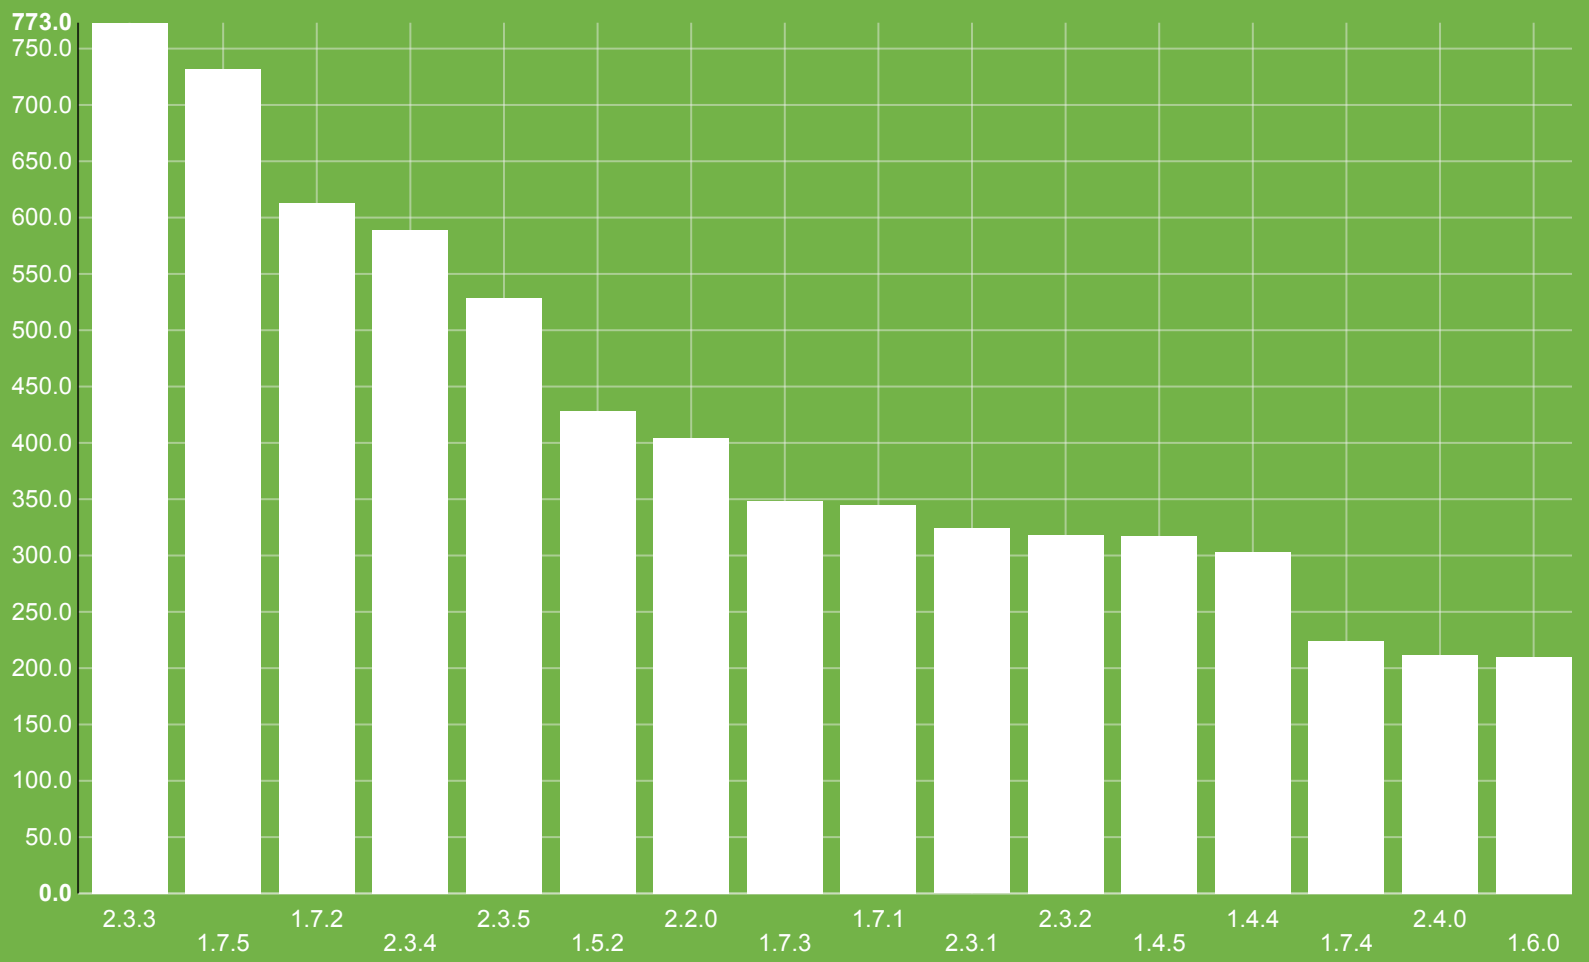

Top Domains

Top Operating Systems